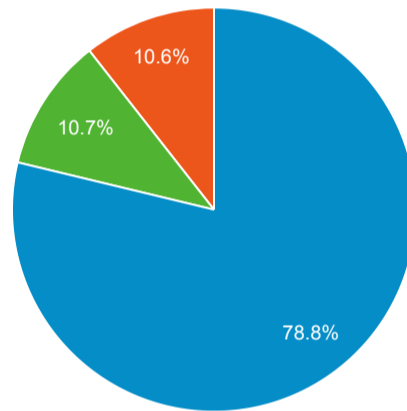

58,423
% of Total: 100.00% (58,423)

Unique Visitors

20,387
% of Total: 100.00% (20,387)

Avg. Pages / Visit

2.35
Avg for View: 2.35 (0.00%)

Avg. Time on Page

00:01:22
Avg for View: 00:01:22 (0.00%)

Bounce Rate

56.01%
Avg for View: 56.01% (0.00%)

New vs. Returned Visitors

■ New Visitor ■ Returning Visitor

Avg. Visits per Visitor

■ 1 ■ 2 ■ Other

Visits and Bounce Rate by Source/Medium

Source / Medium	Sessions	Bounce Rate
google / organic	11,257	60.96%
(direct) / (none)	4,518	61.58%
dhs.gov / referral	2,920	49.08%
bing / organic	1,754	44.36%
search.usa.gov / referral	508	29.92%
yahoo / organic	441	44.44%
lnks.gd / referral	323	61.30%
cisa.gov / referral	314	41.08%
asralertsystems.com / referral	313	40.58%
govdelivery / email	300	44.33%

Total Pageviews

Page Title	Pageviews	Bounce Rate
SchoolSafety.gov School Safety Resources	17,551	54.73%
Explore School Safety Grants SchoolSafety.gov	14,569	48.41%
Emergency Planning SchoolSafety.gov	3,837	62.78%
Get a School Safety Action Plan SchoolSafety.gov	3,052	15.51%
Threat Assessment and Reporting SchoolSafety.gov	2,037	69.44%
Bullying and Cyberbullying SchoolSafety.gov	1,665	71.66%
Find School Safety Resources SchoolSafety.gov	1,634	67.47%
Targeted Violence SchoolSafety.gov	1,521	63.06%
Improve School Safety and Security	1,495	80.66%
Mental Health SchoolSafety.gov	1,038	71.96%