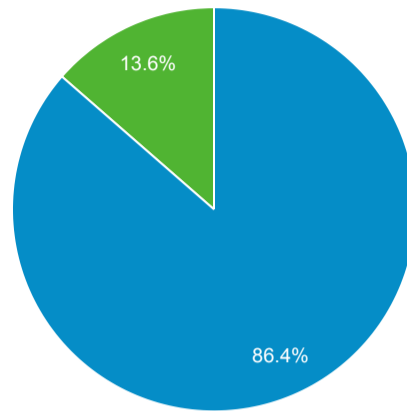

SchoolSafety.gov Web Performance Metrics

Aug 1, 2022 - Aug 31, 2022

All Users
100.00% Sessions

Total Visits

45,801
% of Total: 100.00% (45,801)

Avg. Visit Duration

00:01:53
Avg for View: 00:01:53 (0.00%)

Pageviews

58,423
% of Total: 100.00% (58,423)

Unique Visitors

20,387
% of Total: 100.00% (20,387)

Avg. Pages / Visit

2.35
Avg for View: 2.35 (0.00%)

Avg. Time on Page

00:01:22
Avg for View: 00:01:22 (0.00%)

Bounce Rate

56.01%
Avg for View: 56.01% (0.00%)

New vs. Returned Visitors

■ New Visitor ■ Returning Visitor

Avg. Visits per Visitor

■ 1 ■ 2 ■ Other

Visits and Bounce Rate by Source/Medium

Source / Medium	Sessions	Bounce Rate
google / organic	11,257	60.96%
(direct) / (none)	4,518	61.58%
dhs.gov / referral	2,920	49.08%
bing / organic	1,754	44.36%
search.usa.gov / referral	508	29.92%
yahoo / organic	441	44.44%
lnks.gd / referral	323	61.30%
cisa.gov / referral	314	41.08%
asralertsystems.com / referral	313	40.58%
govdelivery / email	300	44.33%