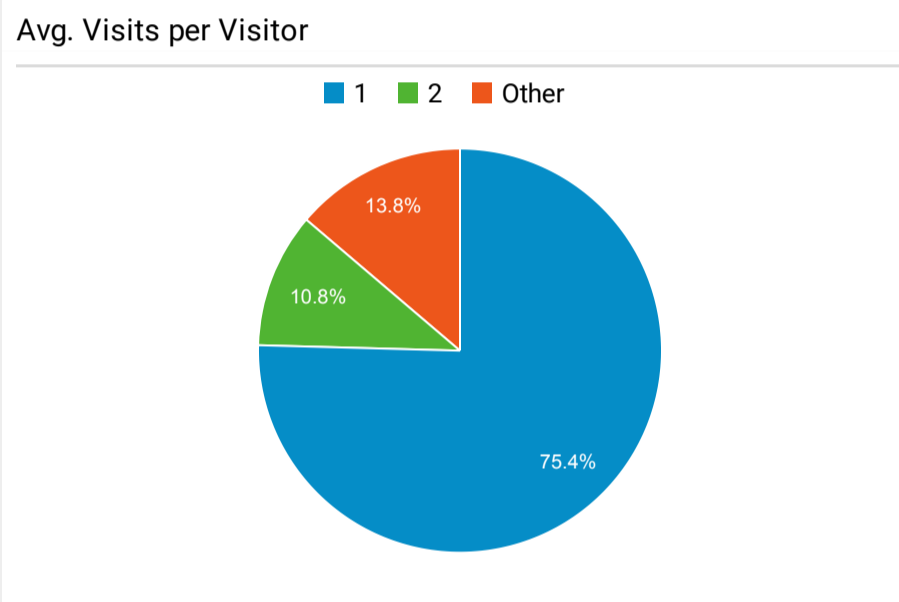

SchoolSafety.gov Web Performance Metrics

Mar 1, 2022 - Mar 31, 2022

All Users
100.00% Sessions

Total Visits
19,991
% of Total: 100.00% (19,991)

Avg. Visit Duration
00:02:01
Avg for View: 00:02:01 (0.00%)

Pageviews
23,684
% of Total: 100.00% (23,684)

Unique Visitors
9,201
% of Total: 100.00% (9,201)

Avg. Pages / Visit
2.02
Avg for View: 2.02 (0.00%)

Avg. Time on Page
00:01:56
Avg for View: 00:01:56 (0.00%)

Bounce Rate
58.03%
Avg for View: 58.03% (0.00%)