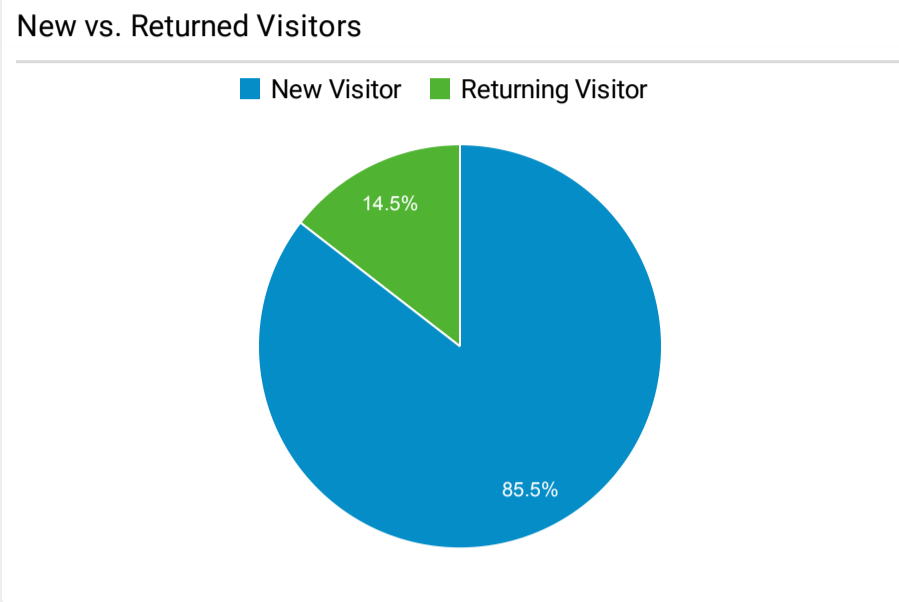

SchoolSafety.gov Web Performance Metrics

Mar 1, 2022 - Mar 31, 2022

All Users
100.00% Sessions

Total Visits
19,991
% of Total: 100.00% (19,991)

Avg. Visit Duration
00:02:01
Avg for View: 00:02:01 (0.00%)

Pageviews
23,684
% of Total: 100.00% (23,684)

Unique Visitors
9,201
% of Total: 100.00% (9,201)

Avg. Pages / Visit
2.02
Avg for View: 2.02 (0.00%)

Avg. Time on Page
00:01:56
Avg for View: 00:01:56 (0.00%)

Bounce Rate
58.03%
Avg for View: 58.03% (0.00%)