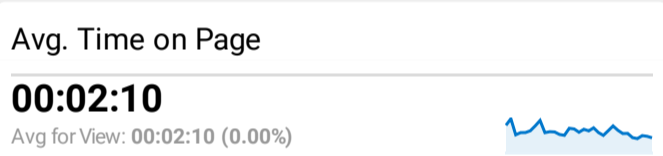

SchoolSafety.gov Web Performance Metrics

Jan 1, 2022 - Jan 31, 2022

All Users
100.00% Sessions

Visits and Bounce Rate by Source/Medium

Source / Medium	Sessions	Bounce Rate
google / organic	4,550	56.18%
(direct) / (none)	2,565	67.29%
search.usa.gov / referral	372	30.38%
bing / organic	371	51.48%
classroom.google.com / referral	166	48.80%
lnks.gd / referral	132	65.91%
yahoo / organic	103	49.51%
t.co / referral	70	40.00%
samhsa.gov / referral	42	30.95%
analytics.google.com / referral	35	28.57%