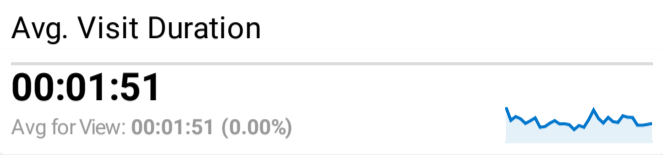

SchoolSafety.gov Web Performance Metrics

Jan 1, 2022 - Jan 31, 2022

All Users
100.00% Sessions

Visits and Bounce Rate by Source/Medium

Source / Medium	Sessions	Bounce Rate
google / organic	4,550	56.18%
(direct) / (none)	2,565	67.29%
search.usa.gov / referral	372	30.38%
bing / organic	371	51.48%
classroom.google.com / referral	166	48.80%
lnks.gd / referral	132	65.91%
yahoo / organic	103	49.51%
t.co / referral	70	40.00%
samhsa.gov / referral	42	30.95%
analytics.google.com / referral	35	28.57%