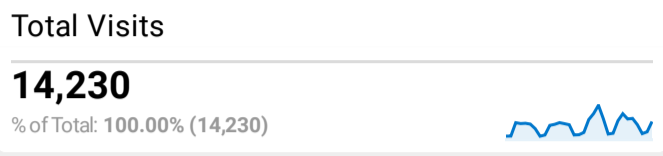

SchoolSafety.gov Web Performance Metrics

Jan 1, 2022 - Jan 31, 2022

All Users
100.00% Sessions

Visits and Bounce Rate by Source/Medium

Source / Medium	Sessions	Bounce Rate
google / organic	4,550	56.18%
(direct) / (none)	2,565	67.29%
search.usa.gov / referral	372	30.38%
bing / organic	371	51.48%
classroom.google.com / referral	166	48.80%
lnks.gd / referral	132	65.91%
yahoo / organic	103	49.51%
t.co / referral	70	40.00%
samhsa.gov / referral	42	30.95%
analytics.google.com / referral	35	28.57%