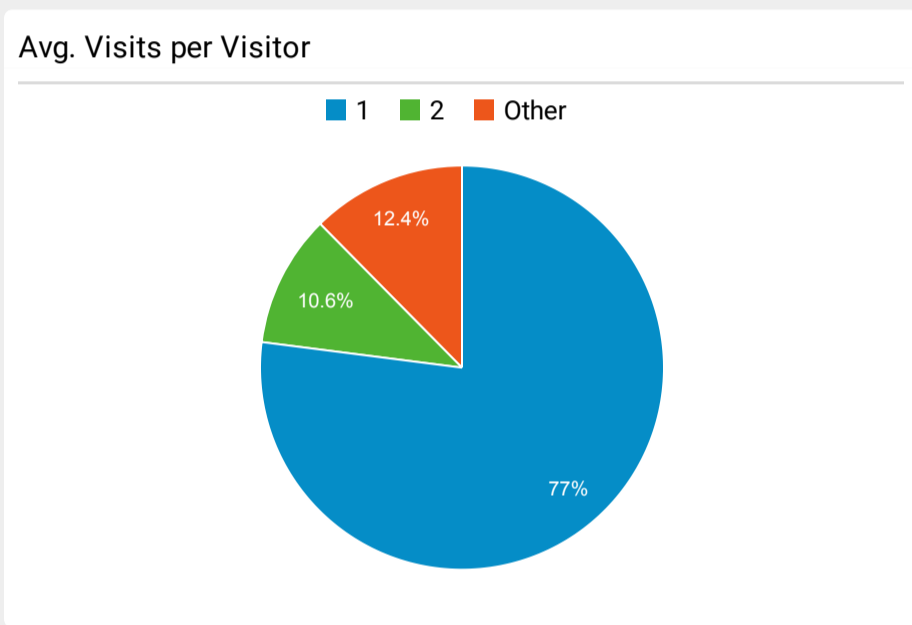

SchoolSafety.gov Web Performance Metrics

Jan 1, 2022 - Jan 31, 2022

All Users
100.00% Sessions

Visits and Bounce Rate by Source/Medium

Source / Medium	Sessions	Bounce Rate
google / organic	4,550	56.18%
(direct) / (none)	2,565	67.29%
search.usa.gov / referral	372	30.38%
bing / organic	371	51.48%
classroom.google.com / referral	166	48.80%
lnks.gd / referral	132	65.91%
yahoo / organic	103	49.51%
t.co / referral	70	40.00%
samhsa.gov / referral	42	30.95%
analytics.google.com / referral	35	28.57%

Total Pageviews

Page Title	Pageviews	Bounce Rate
Homepage SchoolSafety.gov	4,402	57.91%
Bullying and Cyberbullying SchoolSafety.gov	1,795	65.62%
Emergency Planning SchoolSafety.gov	1,212	62.54%
Mental Health SchoolSafety.gov	1,126	62.79%
Threat Assessment and Reporting SchoolSafety.gov	1,097	60.30%