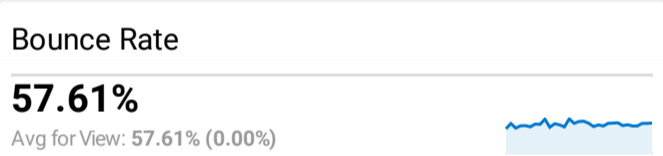

SchoolSafety.gov Web Performance Metrics

Jan 1, 2022 - Jan 31, 2022

All Users
100.00% Sessions

Visits and Bounce Rate by Source/Medium

Source / Medium	Sessions	Bounce Rate
google / organic	4,550	56.18%
(direct) / (none)	2,565	67.29%
search.usa.gov / referral	372	30.38%
bing / organic	371	51.48%
classroom.google.com / referral	166	48.80%
lnks.gd / referral	132	65.91%
yahoo / organic	103	49.51%
t.co / referral	70	40.00%
samhsa.gov / referral	42	30.95%
analytics.google.com / referral	35	28.57%