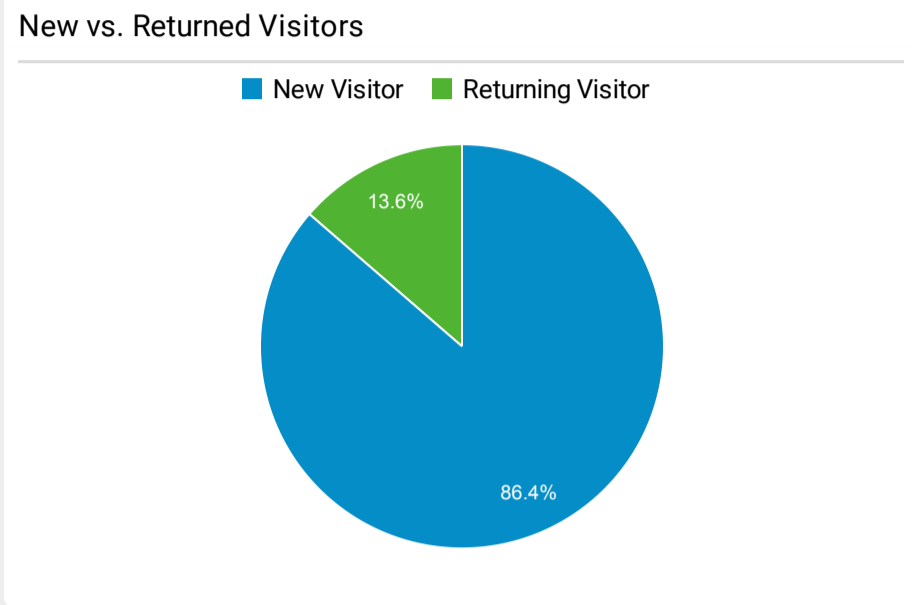

SchoolSafety.gov Web Performance Metrics

Jan 1, 2022 - Jan 31, 2022

All Users
100.00% Sessions

Visits and Bounce Rate by Source/Medium

Source / Medium	Sessions	Bounce Rate
google / organic	4,550	56.18%
(direct) / (none)	2,565	67.29%
search.usa.gov / referral	372	30.38%
bing / organic	371	51.48%
classroom.google.com / referral	166	48.80%
lnks.gd / referral	132	65.91%
yahoo / organic	103	49.51%
t.co / referral	70	40.00%
samhsa.gov / referral	42	30.95%
analytics.google.com / referral	35	28.57%