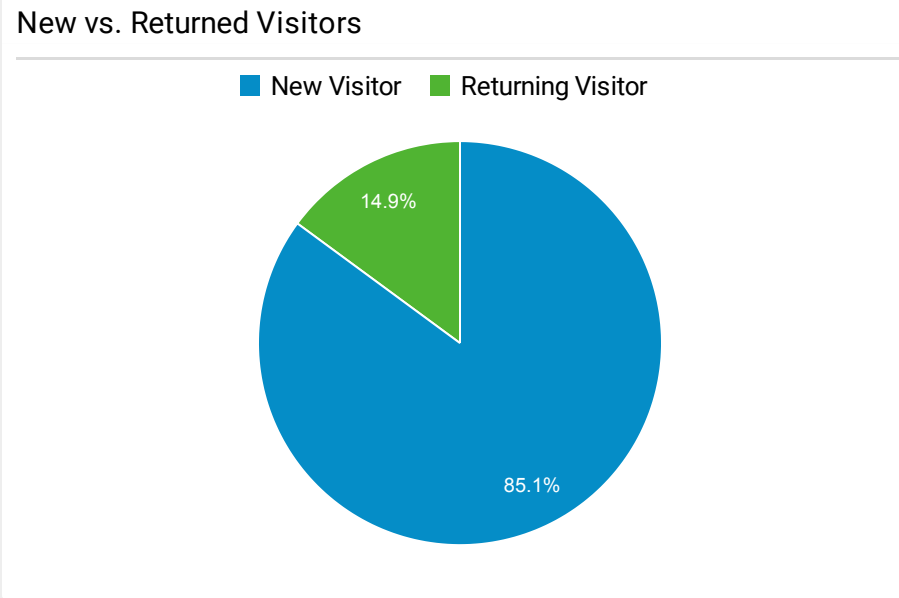

SchoolSafety.gov Web Performance Metrics

Nov 1, 2021 - Nov 30, 2021

All Users
100.00% Sessions

Total Visits
15,047
% of Total: 100.00% (15,047)

Avg. Visit Duration
00:02:07
Avg for View: 00:02:07 (0.00%)

Pageviews
17,894
% of Total: 100.00% (17,894)

Unique Visitors
7,307
% of Total: 100.00% (7,307)

Avg. Pages / Visit
1.93
Avg for View: 1.93 (0.00%)

Avg. Time on Page
00:02:13
Avg for View: 00:02:13 (0.00%)

Bounce Rate
58.92%
Avg for View: 58.92% (0.00%)

Visits and Bounce Rate by Source/Medium

Source / Medium	Sessions	Bounce Rate
google / organic	5,140	57.57%
(direct) / (none)	2,289	67.19%
lnks.gd / referral	356	53.93%
bing / organic	338	61.24%
search.usa.gov / referral	240	34.17%
yahoo / organic	106	54.72%
samhsa.gov / referral	88	38.64%
t.co / referral	75	50.67%
m.facebook.com / referral	58	96.55%
basecamp.com / referral	50	28.00%