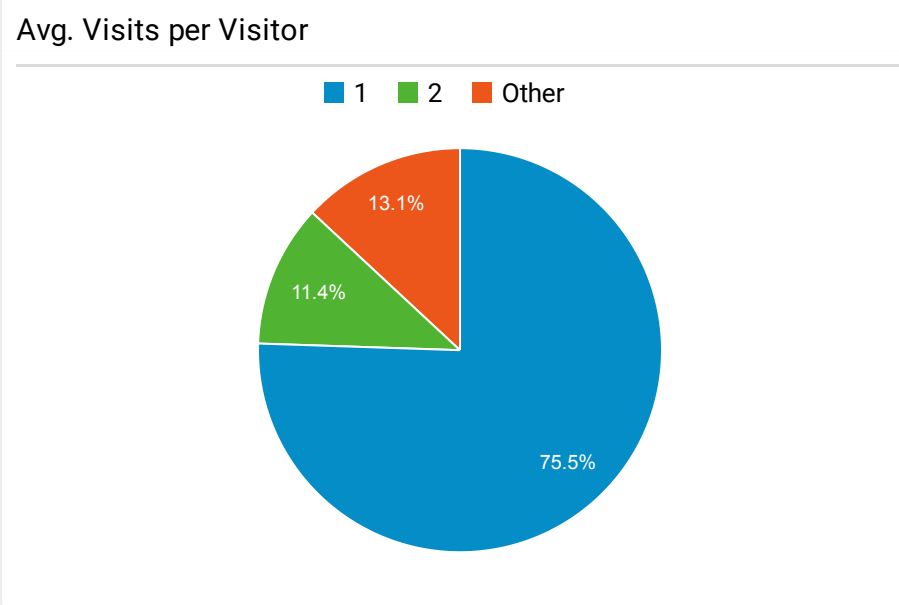

SchoolSafety.gov Web Performance Metrics

Nov 1, 2021 - Nov 30, 2021

All Users
100.00% Sessions

Total Visits
15,047
% of Total: 100.00% (15,047)

Avg. Visit Duration
00:02:07
Avg for View: 00:02:07 (0.00%)

Pageviews
17,894
% of Total: 100.00% (17,894)

Unique Visitors
7,307
% of Total: 100.00% (7,307)

Avg. Pages / Visit
1.93
Avg for View: 1.93 (0.00%)

Avg. Time on Page
00:02:13
Avg for View: 00:02:13 (0.00%)

Bounce Rate
58.92%
Avg for View: 58.92% (0.00%)

Visits and Bounce Rate by Source/Medium

Source / Medium	Sessions	Bounce Rate
google / organic	5,140	57.57%
(direct) / (none)	2,289	67.19%
lnks.gd / referral	356	53.93%
bing / organic	338	61.24%
search.usa.gov / referral	240	34.17%
yahoo / organic	106	54.72%
samhsa.gov / referral	88	38.64%
t.co / referral	75	50.67%
m.facebook.com / referral	58	96.55%
basecamp.com / referral	50	28.00%