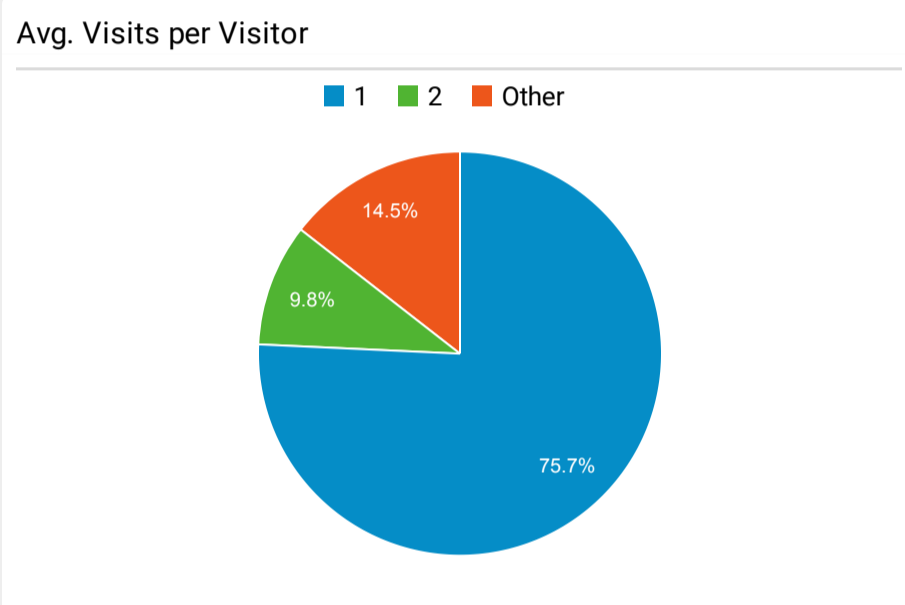

SchoolSafety.gov Web Performance Metrics

Jul 1, 2021 - Jul 31, 2021

All Users
100.00% Sessions

Total Visits
8,647
% of Total: 100.00% (8,647)

Avg. Visit Duration
00:02:11
Avg for View: 00:02:11 (0.00%)

Pageviews
10,168
% of Total: 100.00% (10,168)

Unique Visitors
4,434
% of Total: 100.00% (4,434)

Avg. Pages / Visit
1.83
Avg for View: 1.83 (0.00%)

Avg. Time on Page
00:02:29
Avg for View: 00:02:29 (0.00%)

Bounce Rate
59.42%
Avg for View: 59.42% (0.00%)