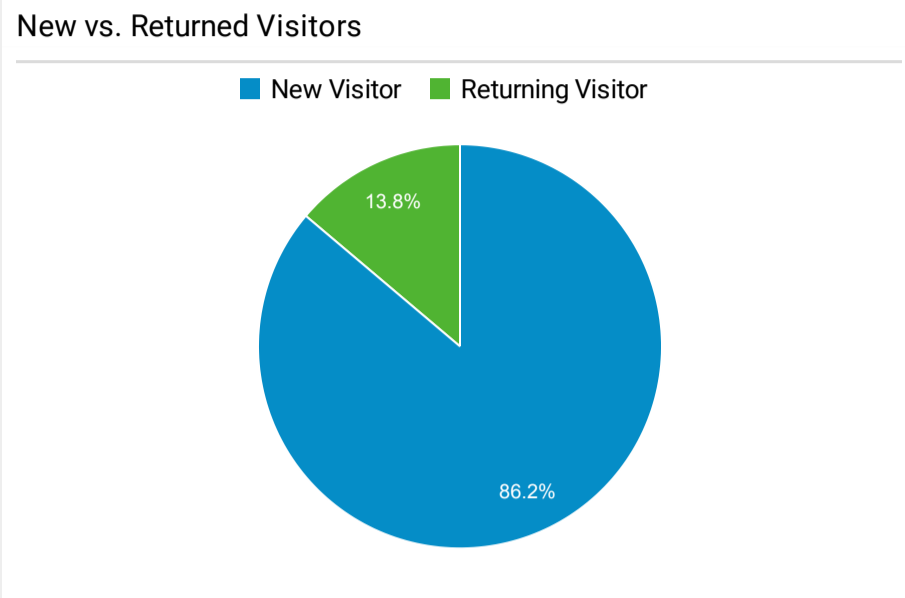

SchoolSafety.gov Web Performance Metrics

Jul 1, 2021 - Jul 31, 2021

All Users
100.00% Sessions

Total Visits
8,647
% of Total: 100.00% (8,647)

Avg. Visit Duration
00:02:11
Avg for View: 00:02:11 (0.00%)

Pageviews
10,168
% of Total: 100.00% (10,168)

Unique Visitors
4,434
% of Total: 100.00% (4,434)

Avg. Pages / Visit
1.83
Avg for View: 1.83 (0.00%)

Avg. Time on Page
00:02:29
Avg for View: 00:02:29 (0.00%)

Bounce Rate
59.42%
Avg for View: 59.42% (0.00%)