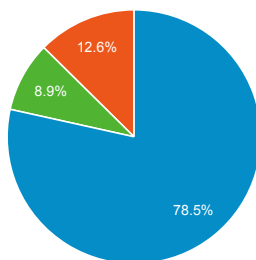

Avg. Visits per Visitor

■ 1 ■ 2 ■ Other

Total Pageviews

Page Title	Pageviews	Bounce Rate
Homepage | SchoolSafety.gov	3,685	57.61%
COVID-19 Resources for Schools | SchoolSafety.gov	561	69.05%
Bullying and Cyberbullying | SchoolSafety.gov	549	67.59%
Get a School Safety Action Plan | SchoolSafety.gov	541	0.82%
Training, Exercises, and Drills | SchoolSafety.gov	538	57.59%

Sessions by Social Network

Social Network	Sessions
Facebook	37
Twitter	5
LinkedIn	3

Visits and Bounce Rate by Source/Medium

Source / Medium	Sessions	Bounce Rate
google / organic	2,663	57.53%
(direct) / (none)	1,731	66.09%
ed.gov / referral	315	50.16%
bing / organic	178	53.93%
search.usa.gov / referral	161	26.71%
usds.gov / referral	70	61.43%
yahoo / organic	54	53.70%
m.facebook.com / referral	35	94.29%
lnks.gd / referral	32	93.75%
dhs.gov / referral	27	14.81%