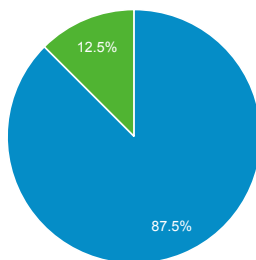

SchoolSafety.gov Web Performance Metrics

Jan 1, 2021 - Jan 31, 2021

All Users
100.00% Sessions

Total Visits

8,689
% of Total: 100.00% (8,689)

Avg. Visit Duration

00:01:59
Avg for View: 00:01:59 (0.00%)

Pageviews

10,252
% of Total: 100.00% (10,252)

Unique Visitors

4,710
% of Total: 100.00% (4,710)

Avg. Pages / Visit

1.78
Avg for View: 1.78 (0.00%)

Avg. Time on Page

00:02:25
Avg for View: 00:02:25 (0.00%)

Bounce Rate

58.55%
Avg for View: 58.55% (0.00%)

New vs. Returned Visitors

■ New Visitor ■ Returning Visitor