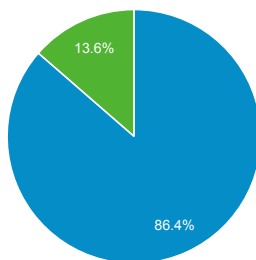

13,162
% of Total: 100.00% (13,162)

Unique Visitors

6,547
% of Total: 100.00% (6,547)

Avg. Pages / Visit

1.66
Avg for View: 1.66 (0.00%)

Avg. Time on Page

00:02:13
Avg for View: 00:02:13 (0.00%)

Bounce Rate

63.23%
Avg for View: 63.23% (0.00%)

New vs. Returned Visitors

■ New Visitor ■ Returning Visitor

Avg. Visits per Visitor

■ 1 ■ 2 ■ Other

Total Pageviews

Page Title	Pageviews	Bounce Rate
Homepage SchoolSafety.gov	6,674	62.43%
COVID-19 Resources for Schools SchoolSafety.gov	1,723	59.19%
Get a School Safety Action Plan SchoolSafety.gov	692	57.38%
Find School Safety Resources SchoolSafety.gov	686	59.52%
Cyber Safety Considerations for K-12 Schools and School Districts SchoolSafety.gov	392	96.87%