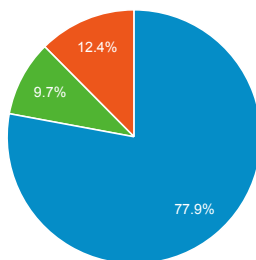

13,162
% of Total: 100.00% (13,162)

Unique Visitors

6,547
% of Total: 100.00% (6,547)

Avg. Pages / Visit

1.66
Avg for View: 1.66 (0.00%)

Avg. Time on Page

00:02:13
Avg for View: 00:02:13 (0.00%)

Bounce Rate

63.23%
Avg for View: 63.23% (0.00%)

New vs. Returned Visitors

■ New Visitor ■ Returning Visitor

Avg. Visits per Visitor

■ 1 ■ 2 ■ Other

Total Pageviews

Page Title	Pageviews	Bounce Rate
Homepage SchoolSafety.gov	6,674	62.43%
COVID-19 Resources for Schools SchoolSafety.gov	1,723	59.19%
Get a School Safety Action Plan SchoolSafety.gov	692	57.38%
Find School Safety Resources SchoolSafety.gov	686	59.52%
Cyber Safety Considerations for K-12 Schools and School Districts SchoolSafety.gov	392	96.87%

Sessions by Social Network

Social Network	Sessions
Facebook	61
Twitter	28
LinkedIn	2

Visits and Bounce Rate by Source/Medium

Source / Medium	Sessions	Bounce Rate
(direct) / (none)	4,894	68.49%
google / organic	876	50.57%
ed.gov / referral	494	50.61%
bing / organic	196	62.76%
search.usa.gov / referral	142	21.83%
news.n2y.com / referral	136	88.24%
govdelivery / email	123	72.36%
newsletter / email	117	59.83%
baidu.com / referral	75	100.00%
schoolhealthny.com / referral	71	43.66%